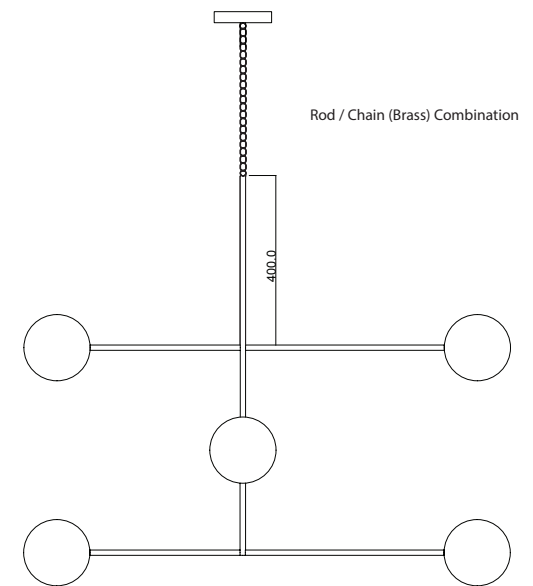

Top

Perspective

Right

Front

Right

Front

LINE PENDANT O6 2.0

A pendant light with a delicately balanced form. Brass frame available in; Natural, Polished and Lacquered, Blackened Brass and Brushed Chrome. Glass globes available in; Midnight, Blush, White and Camel.

---

DIMENSIONS  
W 1102mm x D 1102mm x H Custom Dimensions  
Glass Globe Ø 150mm  
Ceiling Rose Ø 130mm

---

LAMP SPECIFICATIONS  
E27 LED / Candle / Clear / 3-4W / 330-350 Lumens  
/ Dimmable / Warranty: 2 years