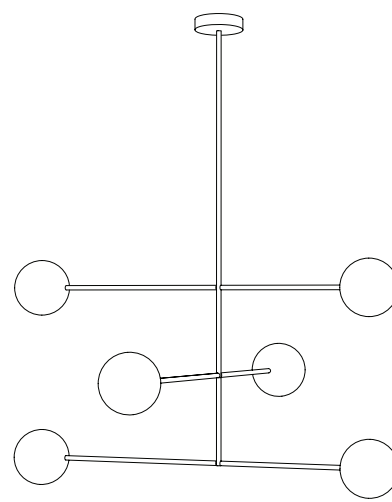

Top

Perspective

Right

Front

Right

Front

LINE PENDANT O6 2.0

A pendant light with a delicately balanced form. Brass frame available in; Natural, Polished and Lacquered, Blackened Brass and Brushed Chrome. Glass globes available in; Midnight, Blush, White and Camel.

---

DIMENSIONS  
W 1102mm x D 1102mm x H Custom Dimensions  
Glass Globe Ø 150mm  
Ceiling Rose Ø 130mm

---

LAMP SPECIFICATIONS  
E27 LED / Candle / Clear / 3-4W / 330-350 Lumens  
/ Dimmable / Warranty: 2 years