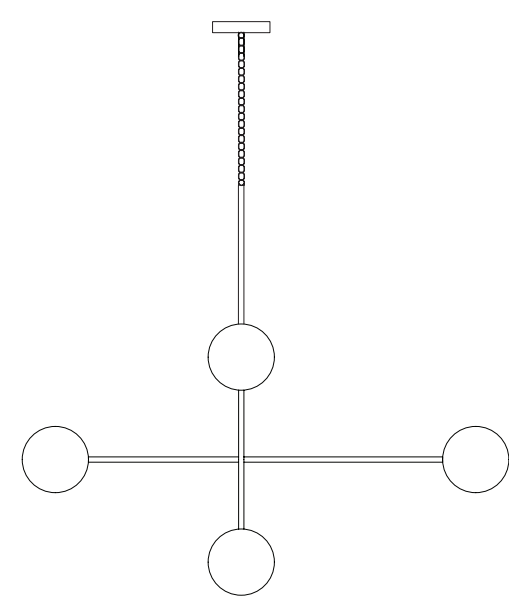

Top

Perspective

Right

Front

Right

Front

LINE PENDANT O6 2.0

A pendant light with a delicately balanced form. Brass frame available in; Natural, Polished and Lacquered, Blackened Brass and Brushed Chrome. Glass globes available in; Midnight, Blush, White and Camel.

---

DIMENSIONS  
W 1102mm x D 1102mm x H Custom Dimensions  
Glass Globe Ø 150mm  
Ceiling Rose Ø 130mm

---

LAMP SPECIFICATIONS  
E27 LED / Candle / Clear / 3-4W / 330-350 Lumens  
/ Dimmable / Warranty: 2 years