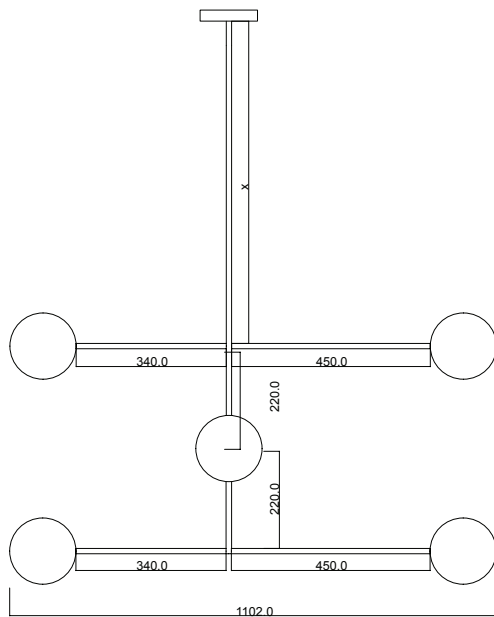

Top

Perspective

Right

Front

Right

Front

LINE PENDANT O6 2.0

A pendant light with a delicately balanced form. Brass frame available in; Natural, Polished and Lacquered, Blackened Brass and Brushed Chrome. Glass globes available in; Midnight, Blush, White and Camel.

---

DIMENSIONS  
W 1102mm x D 1102mm x H Custom Dimensions  
Glass Globe Ø 150mm  
Ceiling Rose Ø 130mm

---

LAMP SPECIFICATIONS  
E27 LED / Candle / Clear / 3-4W / 330-350 Lumens  
/ Dimmable / Warranty: 2 years