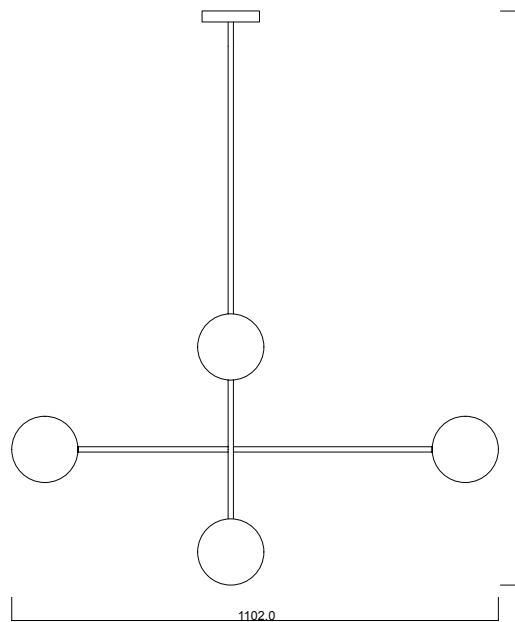

Top

Perspective

Right

Front

Right

Front

LINE PENDANT O6 2.0

A pendant light with a delicately balanced form. Brass frame available in; Natural, Polished and Lacquered, Blackened Brass and Brushed Chrome. Glass globes available in; Midnight, Blush, White and Camel.

---

DIMENSIONS  
W 1102mm x D 1102mm x H Custom Dimensions  
Glass Globe Ø 150mm  
Ceiling Rose Ø 130mm

---

LAMP SPECIFICATIONS  
E27 LED / Candle / Clear / 3-4W / 330-350 Lumens  
/ Dimmable / Warranty: 2 years