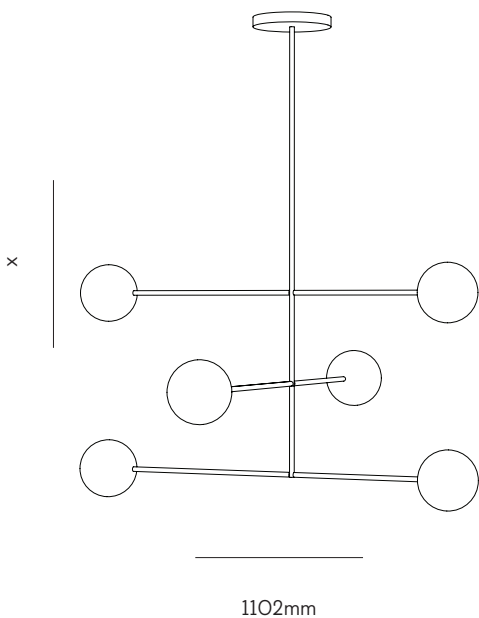

Top

Perspective

Right

Front

Right

Front

LINE PENDANT O6 2.0

A pendant light with a delicately balanced form. Brass frame available in; Natural, Polished and Lacquered, Blackened Brass and Brushed Chrome. Glass globes available in; Midnight, Blush, White and Camel.

---

DIMENSIONS  
W 1102mm x D 1102mm x H Custom Dimensions  
Glass Globe Ø 150mm  
Ceiling Rose Ø 130mm

---

LAMP SPECIFICATIONS  
E27 LED / Candle / Clear / 3-4W / 330-350 Lumens  
/ Dimmable / Warranty: 2 years