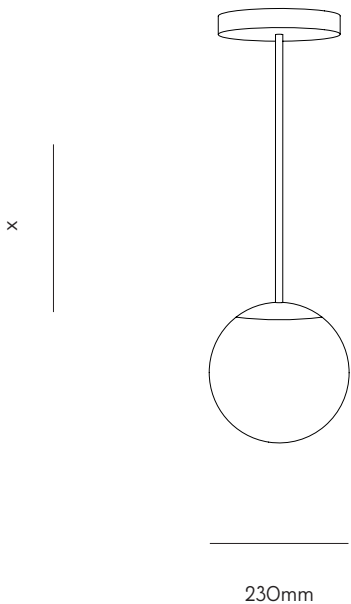

Top

Perspective

Front

Right

Custom drop  
(This drawing: 700mm)

# DOUGLAS AND BEC

01 Line Pendant

All dimensions in mm

Scale 1:10mm

Materials:  
Glass (Globes)  
Brass (Ceiling Rose / Rod)

Custom Drop:  
Please provide ceiling height and finished floor length (FFL) measurements to determine suitable custom drop dimensions

---

DIMENSIONS  
W 230mm x D 230mm x H Custom Dimensions  
Glass Globe Ø 230mm  
Ceiling Rose Ø 130mm

---

LAMP SPECIFICATIONS  
E27 LED / Candle / Clear / 3-4W / 330-350 Lumens  
/ Dimmable / Warranty: 2 years