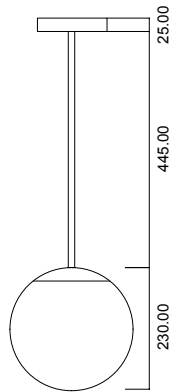

Top

Perspective

Front

Right

Custom drop  
(This drawing: 700mm)

# DOUGLAS AND BEC

01 Line Pendant

All dimensions in mm

Scale 1:10mm

Materials:  
Glass (Globes)  
Brass (Ceiling Rose / Rod)

Custom Drop:  
Please provide ceiling height and finished floor length (FFL) measurements to determine suitable custom drop dimensions

---

DIMENSIONS  
W 230mm x D 230mm x H Custom Dimensions  
Glass Globe Ø 230mm  
Ceiling Rose Ø 130mm

---

LAMP SPECIFICATIONS  
E27 LED / Candle / Clear / 3-4W / 330-350 Lumens  
/ Dimmable / Warranty: 2 years